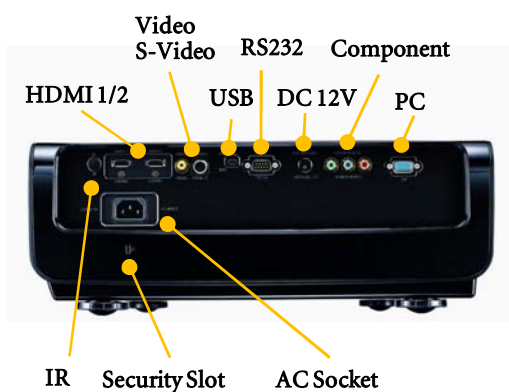

Projection System	DLP® technology by Texas Instruments®	
Panel	1080p 2xLVDS DMD™ x 1	
Native Resolution	1080p (1920 x 1080)	
Brightness	2500 ANSI lumens	
Contrast Ratio	50000:1 (Full on/Full off)	
Aspect Ratio	Anamorphic/ 4:3/ Wide/ Letter Box/ Real screen selectable	
Color	Full 1.07 billion color palette	
Lens	F=2.48-2.81, f=24.1-36.1	
Zoom Ratio	Manual Zoom, 1.5:1	
Image Size (Diagonal)	28" to 300"	
Throw Ratio	1.62 to 2.43, 55.7"@2M	
Lamp	280W, 2000/3000 hours (Normal/Economic mode)	
Computer Compatibility	VGA(640 x 350) to WUXGA(1920 x 1200)	
HDTV Compatibility	480i, 480p, 576i, 576p, 720p, 1080i, 1080p/60/50/24	
Video Compatibility	NTSC, PAL, SECAM	
Horizontal Frequency	31-92 kHz	
Vertical Scan Rate	48-85 Hz	
Input Terminals	PC	Analog RGB: D-sub 15 pin x 1
	A/V	HDMI(v1.3) x 2
		Component Video: RCA x 3
		S-Video: Mini Din 4 pin x 1
		Composite Video: RCA x 1
Output Terminal	DC 12V x1	
Control Terminal	Serial Connector : RS232 (D-sub 9pin) x 1	
	USB Connector : USB x 1 (Type mini B, for service only)	
Dimensions(W x H x D)	428 x 156 x 345 mm	
Weight	6.7 kg (14.8lbs)	
Power Supply	100 to 240 VAC, 50 to 60 Hz	
Power Consumption	Max. 430w, Standby<1w	
Audible Noise	32/29 dB (Normal/Economic mode)	
On-Screen Display Languages	ENGLISH/ 繁體中文/ FRANÇAIS/ ESPAÑOL/ DEUTSCH/ ITALIANO/ 简体中文/ 한국어/ 日本語- P Y C C K И Й/ Nederlands/ Português/ svenska/ Čeština/ polski/ ไทย/ Türkçe	
Picture Modes	Cinema/ Dynamic/ Standard/ User 1/ User 2/ User 3	
Functions	Full HD 1080p Resolution	True pixel-by-pixel processing
	BrilliantColor™	Motion-adaptive de-interlacing
	DynamicBlack™	Noise Reduction
	H+V Lens Shift	Independent Color Control
	Dual	ISFccc
	Panamorph Lens	
	HQV™ Image Processor	
Accessories (Standard)	User Manual CD	Power Cable
	Quick Start Guide	Component Video Cable
	Remote Control	D-sub cable
	Batteries	
Accessories (Optional)	Ceiling Mounting Kit	Spare Lamp Kit