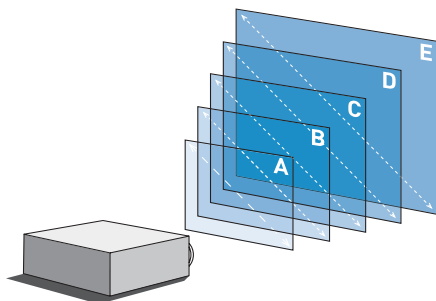

Display	0.7" DMD™ Chip
Resolution	XGA 1,024 x 768 (SXGA/UXGA compr.)
Brightness	3,500 ANSI-lumens
Colour reproduction	16.7 mio. colours
Contrast	2,000:1
Projection format	4:3 switchable to 16:9
Lamp	300 W (TLPLW14LAMP)
Max. lamp life	up to max. 2,000 hours / up to max. 3,000 hours in ECO mode
Lens	F = 2.4 - 2.6 / f = 23 - 27.6 mm, manual zoom and focus tw355: F = 2.4 - 3.0 / f = 21 - 31.5 mm, power zoom and auto focus
Zoom	1.2 x, tw355: 1.5 x
Frequency (hor./vertical)	15 - 120 kHz/30 - 150 Hz
Projection	front, rear and ceiling
Digital keyst. correction	auto vertical/horizontal
Picture size (diagonal)	0.85 - 7.62 m, tw355: 1.0 - 7.62 m
Projection distance	1.3 - 12.1 m, tw355: 1.2 - 13.8 m
Input signals	NTSC/PAL/SECAM, 480i, 480p, 576i, 576p, 720p, 1.080i, VGA, SVGA, XGA, SXGA & UXGA (compr.)
Inputs	DVI, 2 x RGB (D-sub 15), component video (1 x BNC), 2 x audio (RCA L/R),

Outputs	1 x S-video, composite video (RCA), 3 x audio stereo mini jack, tw355: USB RGB (D-sub 15), audio (stereo mini jack)
Serial interface	RS-232C (mini DIN8 pin), LAN (RJ45)
Power supply	AC 100 - 240 V, 50/60 Hz
Loudspeaker	2 x 4 W stereo
Dimensions (W x H x D)	340 x 115 x 314 mm, tw355: 340 x 115 x 328 mm
Weight	4.9 kg, tw355: 5.5 kg
operation noise	normal 34 dB / ECO mode 28 dB
Specials	easy setup, security-function, black board-function, user logo capture, NCE 2, picture-in-picture-function, split- screen-function, tw355: USB, pc card slot
Accessories	remote control with laserpointer and batteries, owners manual (CD ROM), quick reference, RGB und power-cable, softcase
Options	ceiling mounting, trolley, spare lamp, camera c001
Wireless communication	tw355: WLAN capable with WLAN USB card, Wireless LAN (IEEE802.11b/g), 64/128 bit encoding, wep+

Picture size	Projection distance
A 0.76 m	1.30 m
B 1.50 m	1.90 - 2.40 m
C 2.50 m	3.30 - 4.00 m
D 5.00 m	6.60 - 8.00 m
E 7.62 m	9.90 - 12.00 m