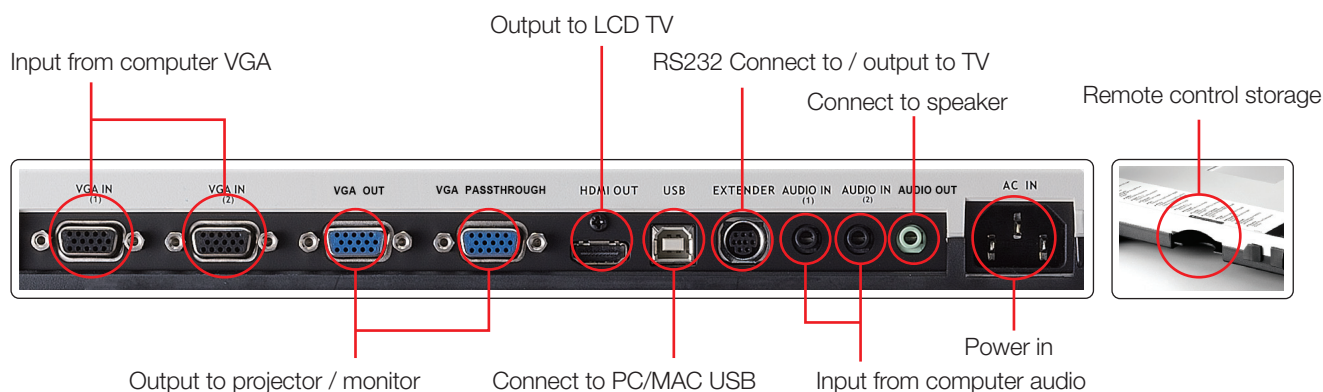

* Features and Specifications are subject to change without notice.

I/O Connections

MAY, 2010

Lumens Digital Optics, Inc.
5F., No.35 Sintai Road, Jhubei
City, 302 Hsinchu County, Taiwan
TEL: +886-3-554-4466
FAX: +886-3-554-4465
<http://www.Lumens.com.tw>

Lumens Integration, Inc.
4116 Clipper Court,
Fremont, CA 94538 USA.
TEL: 510.252.0200
FAX: 510.252.1389
Toll-free: 866.600.0988
<http://www.MyLumens.com>

Lumens Europe BVBA
Assesteenweg 65
1740 Ternat, Belgium
TEL: +0032 (0)2 462 61 50
FAX: +0032 (0)2 462 61 53
<http://www.lumenseu.com>