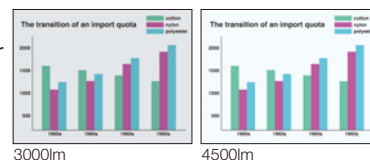

*4: 4500lm for XD600U only, 4000lm for WD620U and FD630U.

High-power projection – Distance increased 1.5x

The FD630U/WD620U/XD600U is equipped with a specially calibrated lens for high-power projection. Projection distances from 1.7 to 2.6m (68in to 102in)*5 are possible using a 60-inch screen, and brilliant, crystal-clear images are assured even when projection distance is short.

*5: When using XD600U.

Array of Convenient Functions

Top-loading lamp for easier maintenance

The projection lamp is installed in the upper section of the main body. Whether sitting on a shelf or suspended from the ceiling, lamp replacement is simple and easy*6, and there's never a need to move the whole projector.