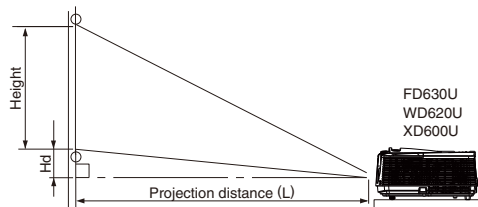

Screen Size and Projection Distance

Side view

The above numbers are approximate, and may be slightly different from the actual measurements.

Screen size chart (FD630U)

Diagonal size	Screen (16 : 9)				Distance from screen (L)				Height projected image (Hd)		
	Width (W)		Height (H)		Shortest (Wide)		Longest (Tele)		Height projected image (Hd)		
inch	cm	inch	cm	inch	cm	inch	m	inch	m	inch	cm
40	102	35	89	20	50	47	1.2	71	1.8	6.6	17
60	152	52	133	29	75	71	1.8	107	2.7	9.9	25
80	203	70	177	39	100	96	2.4	144	3.6	13.2	34
100	254	87	221	49	125	120	3.1	180	4.6	16.5	42
150	381	131	332	74	187	182	4.6	271	6.9	24.7	63
200	508	174	443	98	249	243	6.2	362	9.2	33.0	84
250	635	218	553	123	311	304	7.7	453	11.5	41.2	105
300	762	261	664	147	374	365	9.3	-	-	49.5	126

Screen size chart (WD620U)

Diagonal size	Screen (16 : 10)				Distance from screen (L)				Height projected image (Hd)		
	Width (W)		Height (H)		Shortest (Wide)		Longest (Tele)		Height projected image (Hd)		
inch	cm	inch	cm	inch	cm	inch	m	inch	m	inch	cm
40	102	34	86	21	54	48	1.2	72	1.8	6.2	16
60	152	51	129	32	81	73	1.9	110	2.8	9.2	23
80	203	68	172	42	108	98	2.5	147	3.7	12.3	31
100	254	85	215	53	135	123	3.1	184	4.7	15.4	39
150	381	127	323	79	202	186	4.7	277	7.0	23.1	59
200	508	170	431	106	269	248	6.3	370	9.4	30.8	78
250	635	212	538	132	337	311	7.9	463	11.8	38.5	98
300	762	254	646	159	404	373	9.5	-	-	46.2	117

Screen size chart (XD600U)

Diagonal size	Screen (4 : 3)				Distance from screen (L)				Height projected image (Hd)		
	Width (W)		Height (H)		Shortest (Wide)		Longest (Tele)		Height projected image (Hd)		
inch	cm	inch	cm	inch	cm	inch	m	inch	m	inch	cm
40	102	32	81	24	61	45	1.1	67	1.7	3.6	9
60	152	48	122	36	91	68	1.7	102	2.6	5.4	14
80	203	64	163	48	122	91	2.3	137	3.5	7.2	18
100	254	80	203	60	152	115	2.9	171	4.3	9.0	23
150	381	120	305	90	229	173	4.4	258	6.5	13.5	34
200	508	160	406	120	305	231	5.9	344	8.7	18.0	46
250	635	200	508	150	381	289	7.3	431	10.9	22.5	57
300	762	240	610	180	457	348	8.8	-	-	27.0	69