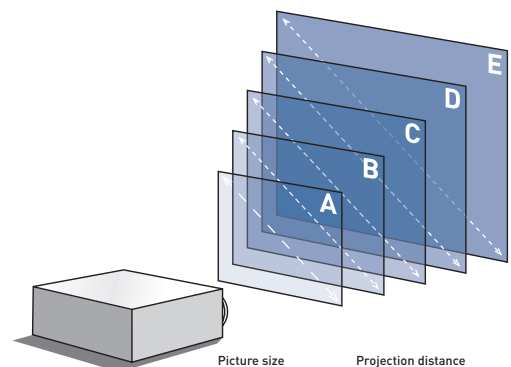

Colour reproduction 16.7 mio. colours

Contrast 650:1

Projection format 4:3 switchable to 16:9

Lamp 310 W (TLPLX45LAMP)

Maximal lamp life up to max. 2,000 hours

Lens F = 1.7 - 2.4 / f = 31 - 46 mm

Zoom 1.5 x

Frequency (hor./vertical) 15 - 91 kHz / 50 - 120 Hz

Projection front, rear and ceiling

Digital keystone correction vertical & horizontal +/- 10°

Picture size (diagonal) 1.0 m - 12.7 m

Projection distance 1.2 m - 23.2 m

Input signals NTSC / PAL / SECAM, 525i (480i), 525p (480p), 625i (576i), 750p (720p @ 50/60 Hz), 1,125i (1,180i @ 50/60 Hz), VGA, SVGA, XGA, SXGA & SXGA+, UXGA (compr.)

Inputs computer input: 1 x D-sub 15, 1 x BNC (5 x), 1 x M1-D (HDCP), 1 x RCA jack, 1 x S-video jack (4-pin mini-DIN), 1 x RCA jack (3 x) component, 1 x BNC (3 x), 1 x RCA jack (2 x) video, 2 x stereo mini jack computer, MAC 13", MAC 16"

Outputs 1 x D-sub 15 mini, 1 x stereo mini jack

Serial Interface 1 x 9 pin D-sub für RS-232C

Power supply AC 100 - 120 V, 220 - 240 V

loudspeaker 2 x 1 W

Dimensions (W x H x D) 420 x 320 x 160 mm

Weight 7.7 kg

Operation noise normal 42 dB / ECO Mode 38 dB

Specials power zoom, power-lens shift 10:1 to 1:1 (vertical), power-focus, lens shift

Accessories remote control with laserpointer and batteries, owners manual (CD ROM), RGB-, RCA-, audio and power-cable

Options ceiling mount, MD-1 cable, spare lamp

Optional lenses short fix lens (16 mm), short zoom lens (31 - 46 mm), long zoom lens (46 - 82 mm), ultra long zoom lens (80 - 144 mm)

Picture size	Projection distance
A 1.0 m	1.2-1.8 m
B 2.5 m	3.0-4.6 m
C 3.8 m	4.6-6.9 m
D 6.4 m	7.7-11.6 m
E 12.7 m	15.5-23.2 m