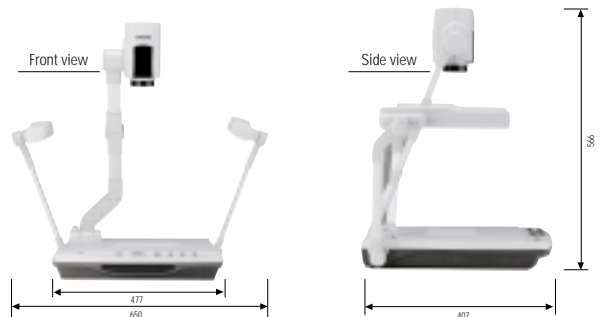

Dimension

Option

BAG-950
deluxe carrying case
(Included for SDP-950DXA)

www.samsungpresenter.com

Design and specifications are subject to change without notice.

■ DISTRIBUTED BY

SAMSUNG TECHWIN CO., LTD.
145-3, Sangdaewon 1-dong, Jungwon-gu,
Seongnam-si, Gyeonggi-do 462-703, Korea
Tel : +82-31-740-8137 ~ 8141 Fax : +82-31-740-8145

SAMSUNG OPTO-ELECTRONICS AMERICA, INC.
ELECTRONIC IMAGING DIV.
40 Seaview Drive, Secaucus, NJ 07094, U.S.A
Tel : +1-201-902-0347 Fax : +1-201-902-0429

SAMSUNG TECHWIN MOSCOW OFFICE
Korp 14, 37-A, PR-KT, Leningradsky,
Moscow 125167, Russia
Tel : +7-95-258-9296, 9298 Fax : +7-95-258-9297