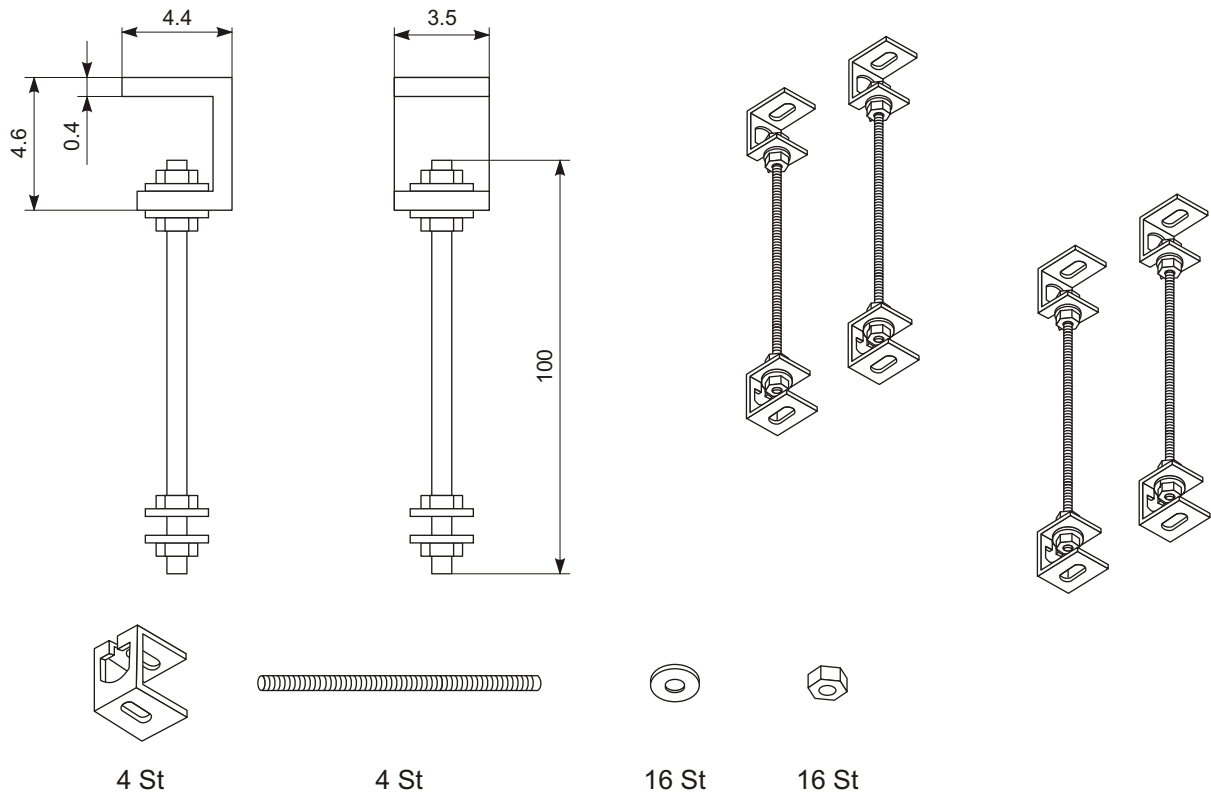

## Built-in case

Dimensions in cm

Rollfix 80 - width	180	200	240	250	270	300
J	200	220	260	270	290	320
K	209	229	269	279	299	329

## Built-in frame

Dimensions in cm

Rollfix 80 - width	180	200	240	250	270	300
J	196.5	216.5	256.5	266.5	286.5	316.5
K	216	236	276	286	306	336

## Mounting set for ceiling distance 100 cm

## Wall /ceiling distance bracket

Dimensions in cm

Product	L
Wall/ ceiling distance bracket 30 cm	30
Wall/ ceiling distance bracket 10 cm	10