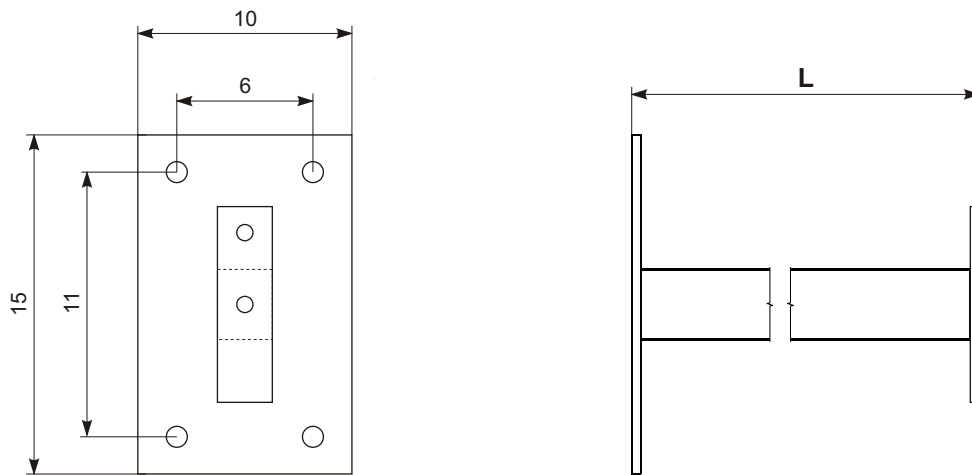

Wall /ceiling distance bracket

Dimensions in cm

Product	L
Wall/ ceiling distance bracket 30 cm	30
Wall/ ceiling distance bracket 10 cm	10