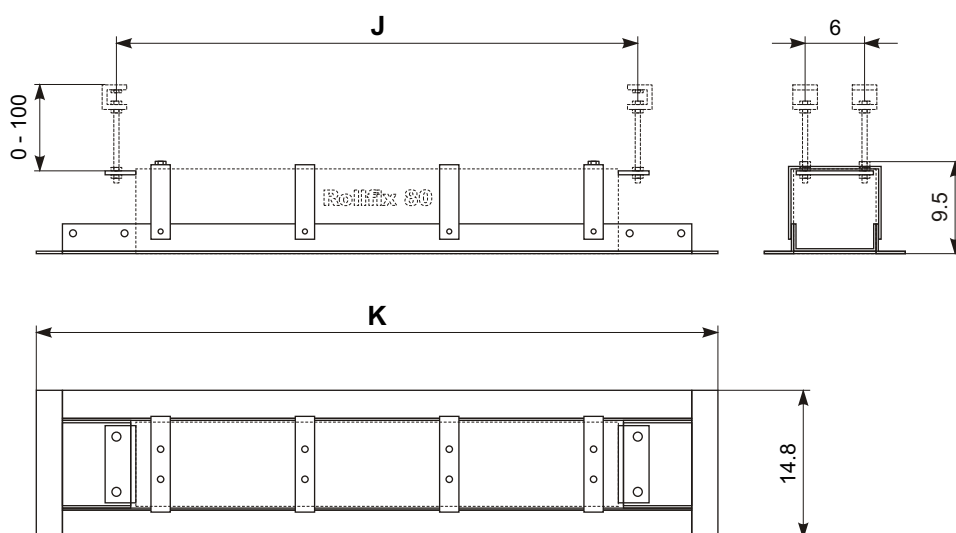

## Built-in case

Dimensions in cm

Rollfix 80 - width	180	200	240	250	270	300
J	200	220	260	270	290	320
K	209	229	269	279	299	329

## Built-in frame

Dimensions in cm

Rollfix 80 - width	180	200	240	250	270	300
J	196.5	216.5	256.5	266.5	286.5	316.5
K	216	236	276	286	306	336

## Mounting set for ceiling distance 100 cm

## Wall /ceiling distance bracket

Dimensions in cm

Product	L
Wall/ ceiling distance bracket 30 cm	30
Wall/ ceiling distance bracket 10 cm	10