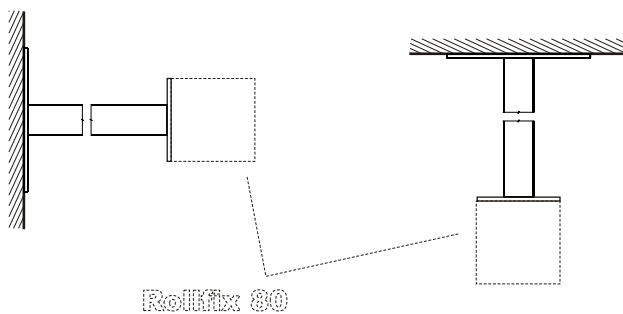

Wall /ceiling distance bracket

Dimensions in cm

Product	L
Wall/ ceiling distance bracket 30 cm	30
Wall/ ceiling distance bracket 10 cm	10