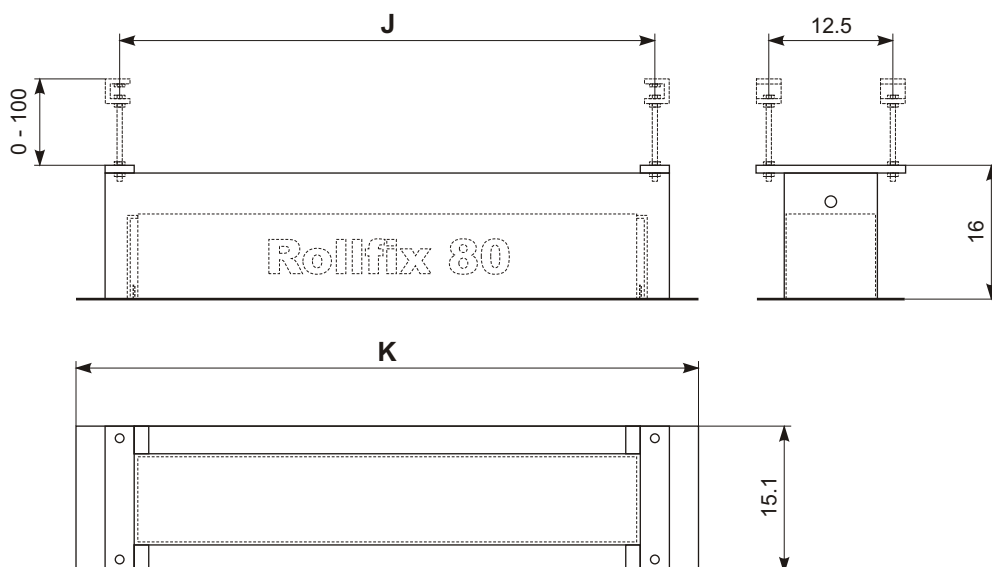

## Built-in case

Dimensions in cm

Rollfix 80 - width	180	200	240	250	270	300
J	200	220	260	270	290	320
K	209	229	269	279	299	329

## Built-in frame

Dimensions in cm

Rollfix 80 - width	180	200	240	250	270	300
J	196.5	216.5	256.5	266.5	286.5	316.5
K	216	236	276	286	306	336

## Wall /ceiling distance bracket

Dimensions in cm

Product	L
Wall/ ceiling distance bracket 30 cm	30
Wall/ ceiling distance bracket 10 cm	10