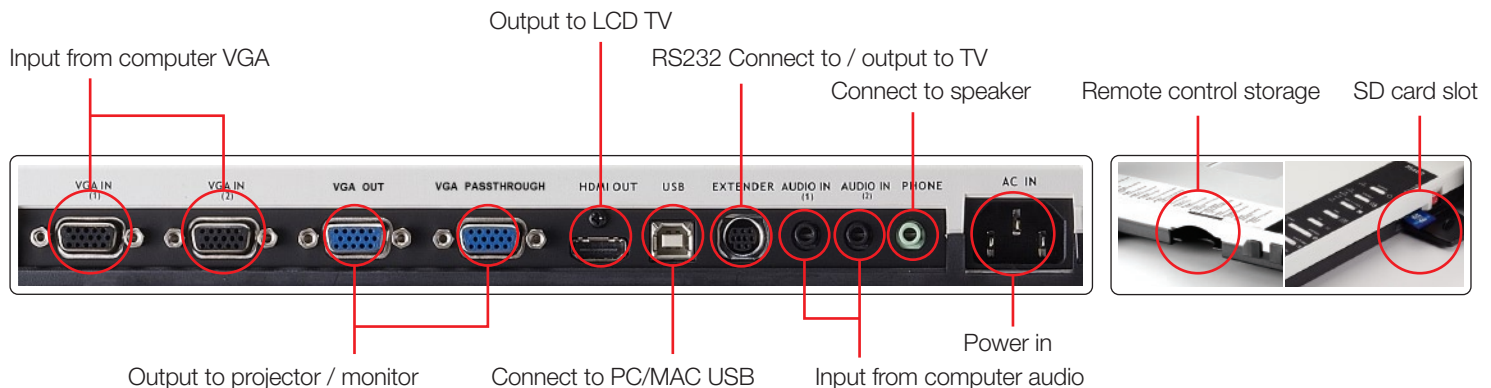

* Feature and Specifications are subject to change without notice.

I/O Connections

2009 . May

Lumens Digital Optics Inc.

5F, No. 35, Sintai Rd., Jhubei City
Hsinchu County 302, Taiwan
Phone:886-3-554-4466
Fax:886-3-554-4465
<http://www.lumens.com.tw>

Lumens Europe BVBA

Assesteenweg 65.
1740 Ternat, Belgium
Phone: +0032 (0)2 462 61 50
Fax: +0032 (0)2 462 6153
<http://www.lumens.com.tw>

Lumens Integration, Inc.

4116 Clipper Court,
Fremont, CA 94538 USA.
Phone: 510.252.0200
Fax: 510.252.1389
Toll-free: 866.600.0988
<http://www.mylumens.com>