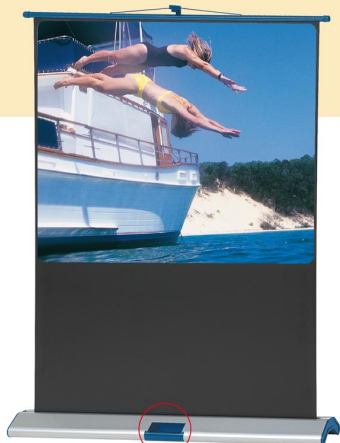

Movielux Compact

Mobile cinema at home

No matter where you want to set up your screen, whether in the living room, the games room or even outdoors, the Movielux Compact can conveniently be carried around the house thanks to the integrated carrying handle. The Movielux Compact is modern and attractive in its design and extremely easy to use.

- Perfect flatness of screen surface
- Projection screen is infinitely height-adjustable
- Carry handle at the front
- Black border for clean edges: the projected images appear clearer in terms of contrast; 4:3-format
- No loss of space through tripod feet
- Space-saving storage
- Mounting for telescopic-tripod underneath the screen casing
- Casing colour: white aluminium, RAL 9006

Screen surface

- Front projection, **Type D**
- Gain factor according to DIN 19045, approx. 1.2
- Matt white, foil basis
- 2 cm black border
- Rear side: black

Carrying handle