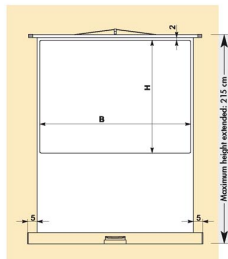

Surface Type D

Image Dimensions approx. WxH in cm	Diagonal cm/inch	Weight in kg approx.	Code No.
120 x 90	150/59	10,0	5051CY8001
160 x 120	200/79	12,0	5051IY8001
180 x 135	225/89	12,0	5051NY8001