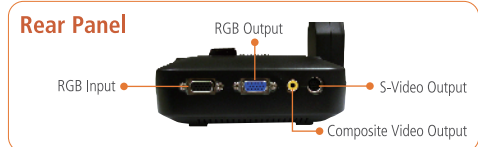

**Product Specifications**

Image Sensor	1/2" CMOS
Total Pixels	3.2M Pixels
Output Resolution	XGA (1024 x 768)
Lens	f1= 9.6mm
Zoom	16X Total Zoom (2X AVerZoom™+ 8X Digital Zoom)
Frame Rate	24fps (Max.)
Focus	Manual
Shooting Area	A4 Landscape
Image Rotation	Camera Head 0°/ 90°/-90°
Image Storage	Built-in Memory (Max: 80)
On-Screen Display (OSD)	Provided
Image Effect	Color/ B/W/ Negative/ Mirror/ Reverse/ Freeze
Image Adjust.	Auto/ Manual
(White Balance/ Exposure/Night View)	
AVerPresenter	Provided (AVerVisor and AVerBox)
Display Mode	Text/ Graphics/ High Frame
Capture Mode	Single/Continuous
Profile	Provided
Timer	Provided
Flicker Filter Control	2 Levels
Remote Control	Provided
RGB Input / Output	Provided (15-Pins D-sub, Pass Through)
S-Video, Composite Video Output	Provided (NTSC or PAL)
USB 2.0 Port	Provided (USB Camera/ Built-in Image Download)
Light Source	Embedded LED Lamp
Dimension	Operating: 160mm x 170mm x 450mm Folded: 287.4mm x 232.5mm x 61mm
Net Weight	2.4kg (5.31lbs)
Power Source	AC/DC 100-240V ~ 4A~4.2A, 50/60 Hz
Warranty	3 Year Limited Parts and Labor**
Certifications	FCC, CE